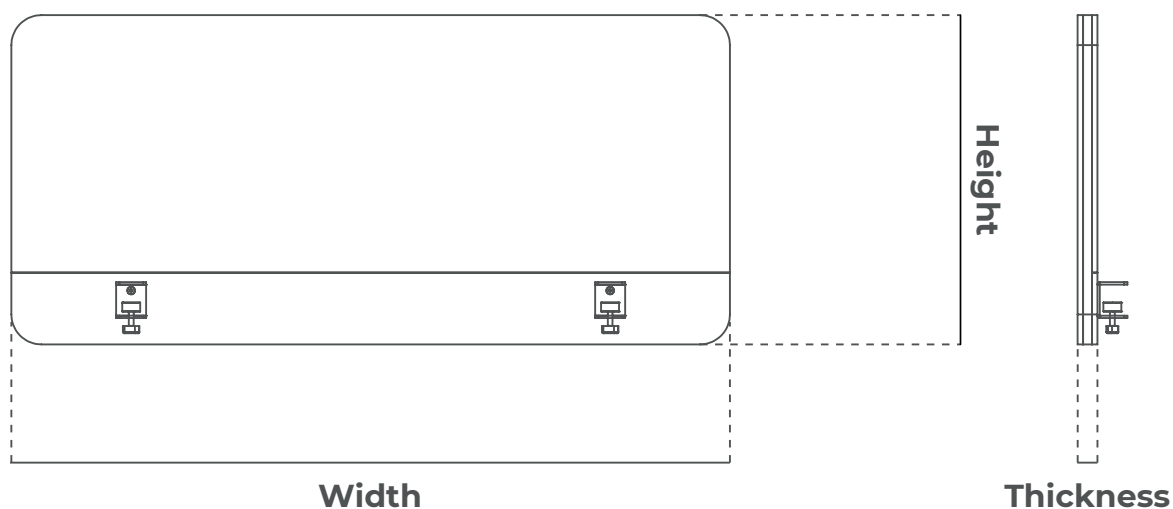

Technical File

Kasual Line - Desk Fix

01

Dimensions

Desk Fix

LATERAL

Width: 600mm Height: 550mm Thickness: 30mm

Width: 700mm Height: 550mm Thickness: 30mm

Desk Fix

FRONTAL

Width: 1200mm Height: 550mm Thickness: 30mm

Width: 1400mm Height: 550mm Thickness: 30mm

Width: 1600mm Height: 550mm Thickness: 30mm

Width: 1800mm Height: 550mm Thickness: 30mm

02

Finishes

Composition 100% PET
Thickness 9 mm
STANDARD 100 by OEKO-TEX®

PET Finish
Dark Grey

Technical File

Kasual Line - Free Standing

01

Dimensions

Free Standing

LATERAL

Width: 600mm Height: 450mm Base Width: 650mm Thickness: 30mm
 Width: 700mm Height: 450mm Base Width: 750mm Thickness: 30mm

Free Standing

FRONTAL

Width: 1200mm Height: 450mm Base Width: 1300mm Thickness: 30mm
 Width: 1400mm Height: 450mm Base Width: 1500mm Thickness: 30mm
 Width: 1600mm Height: 450mm Base Width: 1700mm Thickness: 30mm
 Width: 1800mm Height: 450mm Base Width: 1900mm Thickness: 30mm