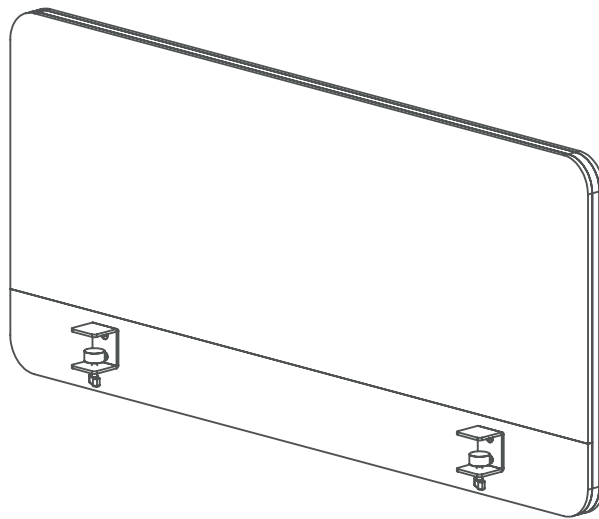

Technical File

Kasual Line - Desk Fix

01

Dimensions

Desk Fix

LATERAL

Width: 600mm Height: 550mm Thickness: 30mm

Width: 700mm Height: 550mm Thickness: 30mm

Desk Fix

FRONTAL

Width: 1200mm Height: 550mm Thickness: 30mm

Width: 1400mm Height: 550mm Thickness: 30mm

Width: 1600mm Height: 550mm Thickness: 30mm

Width: 1800mm Height: 550mm Thickness: 30mm

02

Finishes

Composition 100% PET
Thickness 9 mm
STANDARD 100 by OEKO-TEX®

PET Finish
Dark Grey

Technical File

Kasual Line - Free Standing

01

Dimensions

Free Standing

LATERAL

Width: 600mm Height: 450mm Base Width: 650mm Thickness: 30mm
 Width: 700mm Height: 450mm Base Width: 750mm Thickness: 30mm

Free Standing

FRONTAL

Width: 1200mm Height: 450mm Base Width: 1300mm Thickness: 30mm
 Width: 1400mm Height: 450mm Base Width: 1500mm Thickness: 30mm
 Width: 1600mm Height: 450mm Base Width: 1700mm Thickness: 30mm
 Width: 1800mm Height: 450mm Base Width: 1900mm Thickness: 30mm