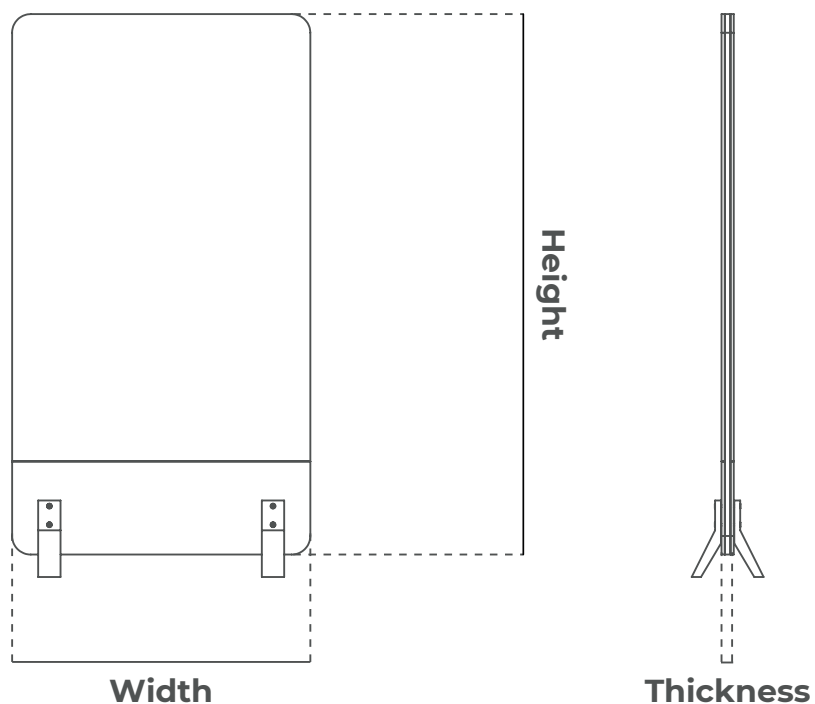

Technical File

Kasual Line - Desk Fix

01

Dimensions

Desk Fix

LATERAL

Width: 600mm Height: 550mm Thickness: 30mm

Width: 700mm Height: 550mm Thickness: 30mm

Desk Fix

FRONTAL

Width: 1200mm Height: 550mm Thickness: 30mm

Width: 1400mm Height: 550mm Thickness: 30mm

Width: 1600mm Height: 550mm Thickness: 30mm

Width: 1800mm Height: 550mm Thickness: 30mm

02

Finishes

Width: 600mm Height: 450mm Base Width: 650mm Thickness: 30mm
 Width: 700mm Height: 450mm Base Width: 750mm Thickness: 30mm

Free Standing

FRONTAL

Width: 1200mm Height: 450mm Base Width: 1300mm Thickness: 30mm
 Width: 1400mm Height: 450mm Base Width: 1500mm Thickness: 30mm
 Width: 1600mm Height: 450mm Base Width: 1700mm Thickness: 30mm
 Width: 1800mm Height: 450mm Base Width: 1900mm Thickness: 30mm

Floor Screen

Width: 600mm	Height: 1200mm	Thickness: 30mm
Width: 600mm	Height: 1500mm	Thickness: 30mm
Width: 800mm	Height: 1200mm	Thickness: 30mm
Width: 800mm	Height: 1500mm	Thickness: 30mm

02

Finishes

Composition 100% PET
Thickness 9 mm
STANDARD 100 by OEKO-TEX®