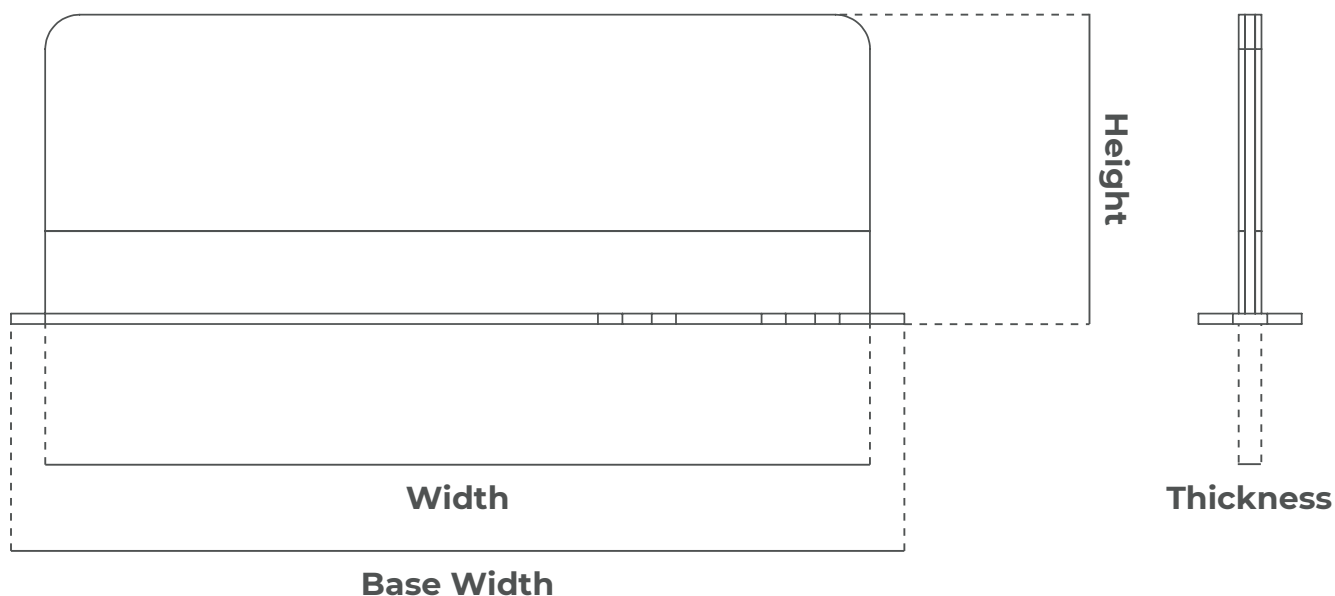

Technical File

Kasual Line - Desk Fix

01

Dimensions

Desk Fix

LATERAL

Width: 600mm Height: 550mm Thickness: 30mm

Width: 700mm Height: 550mm Thickness: 30mm

Composition 100% PET
Thickness 9 mm
STANDARD 100 by OEKO-TEX®

PET Finish
Dark Grey

Technical File

Kasual Line - Free Standing

01

Dimensions

Free Standing

LATERAL

Width: 600mm Height: 450mm Base Width: 650mm Thickness: 30mm
 Width: 700mm Height: 450mm Base Width: 750mm Thickness: 30mm

Free Standing

FRONTAL

Width: 1200mm Height: 450mm Base Width: 1300mm Thickness: 30mm
 Width: 1400mm Height: 450mm Base Width: 1500mm Thickness: 30mm
 Width: 1600mm Height: 450mm Base Width: 1700mm Thickness: 30mm
 Width: 1800mm Height: 450mm Base Width: 1900mm Thickness: 30mm