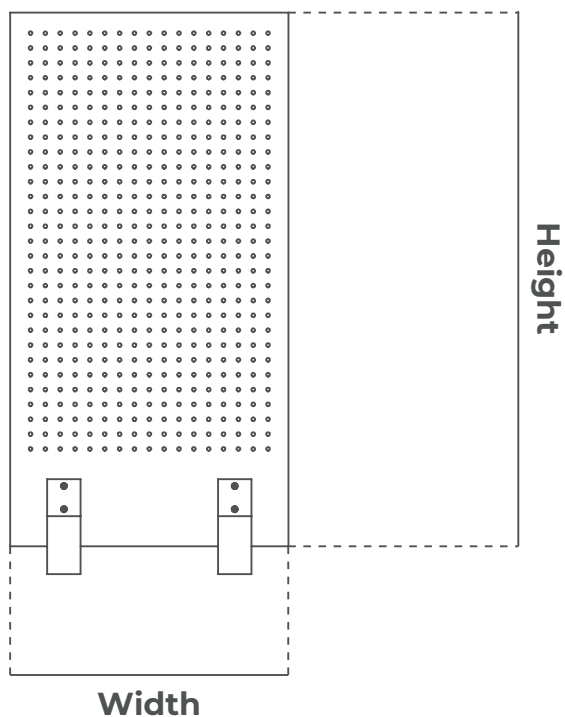

Dimensions

Free Standing

LATERAL

Width: 600mm Base Width: 650mm Height: 450mm Thickness: 24mm
 Width: 700mm Base Width: 750mm Height: 450mm Thickness: 24mm

Free Standing

FRONTAL

Width: 1200mm Base Width: 1300mm Height: 450mm Thickness: 24mm
 Width: 1400mm Base Width: 1500mm Height: 450mm Thickness: 24mm
 Width: 1600mm Base Width: 1700mm Height: 450mm Thickness: 24mm
 Width: 1800mm Base Width: 1900mm Height: 450mm Thickness: 24mm

Dimensions

Floor Screen

Width: 600mm	Height: 1200mm	Thickness: 24mm
Width: 600mm	Height: 1500mm	Thickness: 24mm
Width: 800mm	Height: 1200mm	Thickness: 24mm
Width: 800mm	Height: 1500mm	Thickness: 24mm

02

Finishes