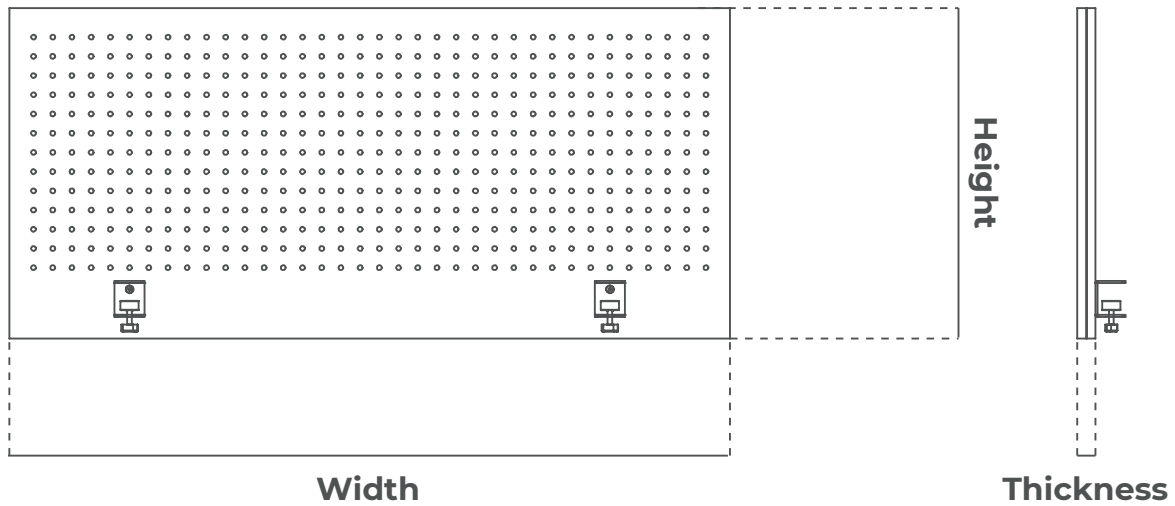

01

Dimensions

Desk Fix
LATERAL

Width: 600mm Height: 550mm Thickness: 24mm
Width: 700mm Height: 550mm Thickness: 24mm

Desk Fix
FRONTAL

Width: 1200mm Height: 550mm Thickness: 24mm
Width: 1400mm Height: 550mm Thickness: 24mm
Width: 1600mm Height: 550mm Thickness: 24mm
Width: 1800mm Height: 550mm Thickness: 24mm

Dimensions

Free Standing

LATERAL

Width: 600mm Base Width: 650mm Height: 450mm Thickness: 24mm
 Width: 700mm Base Width: 750mm Height: 450mm Thickness: 24mm

Free Standing

FRONTAL

Width: 1200mm Base Width: 1300mm Height: 450mm Thickness: 24mm
 Width: 1400mm Base Width: 1500mm Height: 450mm Thickness: 24mm
 Width: 1600mm Base Width: 1700mm Height: 450mm Thickness: 24mm
 Width: 1800mm Base Width: 1900mm Height: 450mm Thickness: 24mm