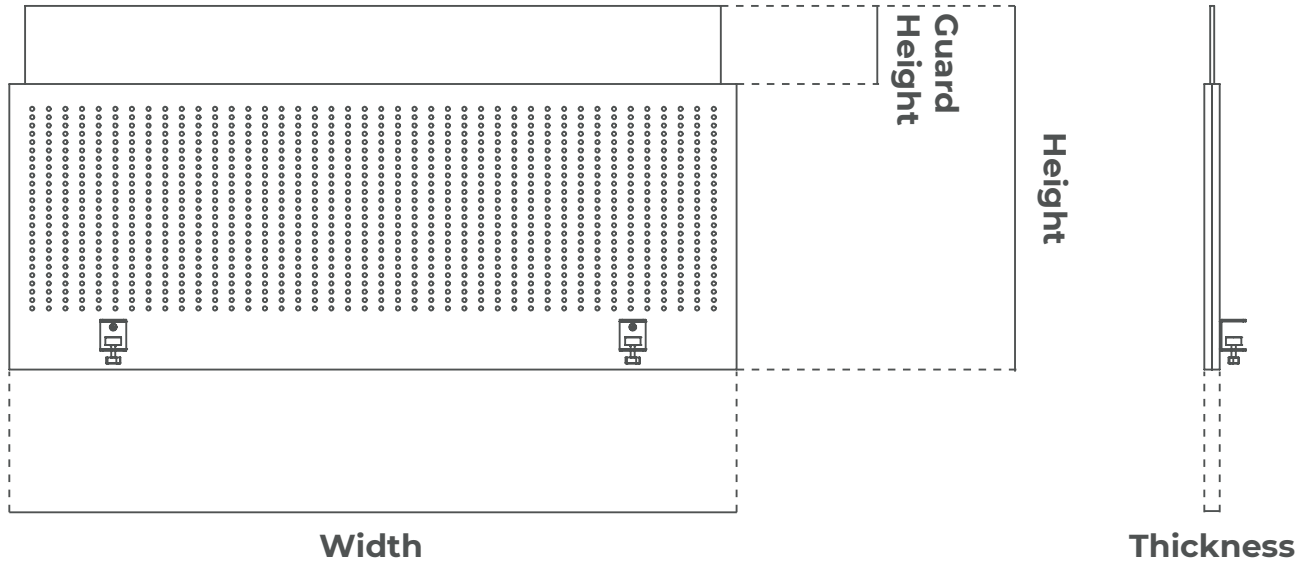

Keen Line - Desk Fix | Acrylic Guard

01

Dimensions

Desk Fix | Acrylic Guard

LATERAL

Width: 600mm Height: 700mm Acrylic Guard Height: 150mm Thickness: 24mm
 Width: 700mm Height: 700mm Acrylic Guard Height: 150mm Thickness: 24mm