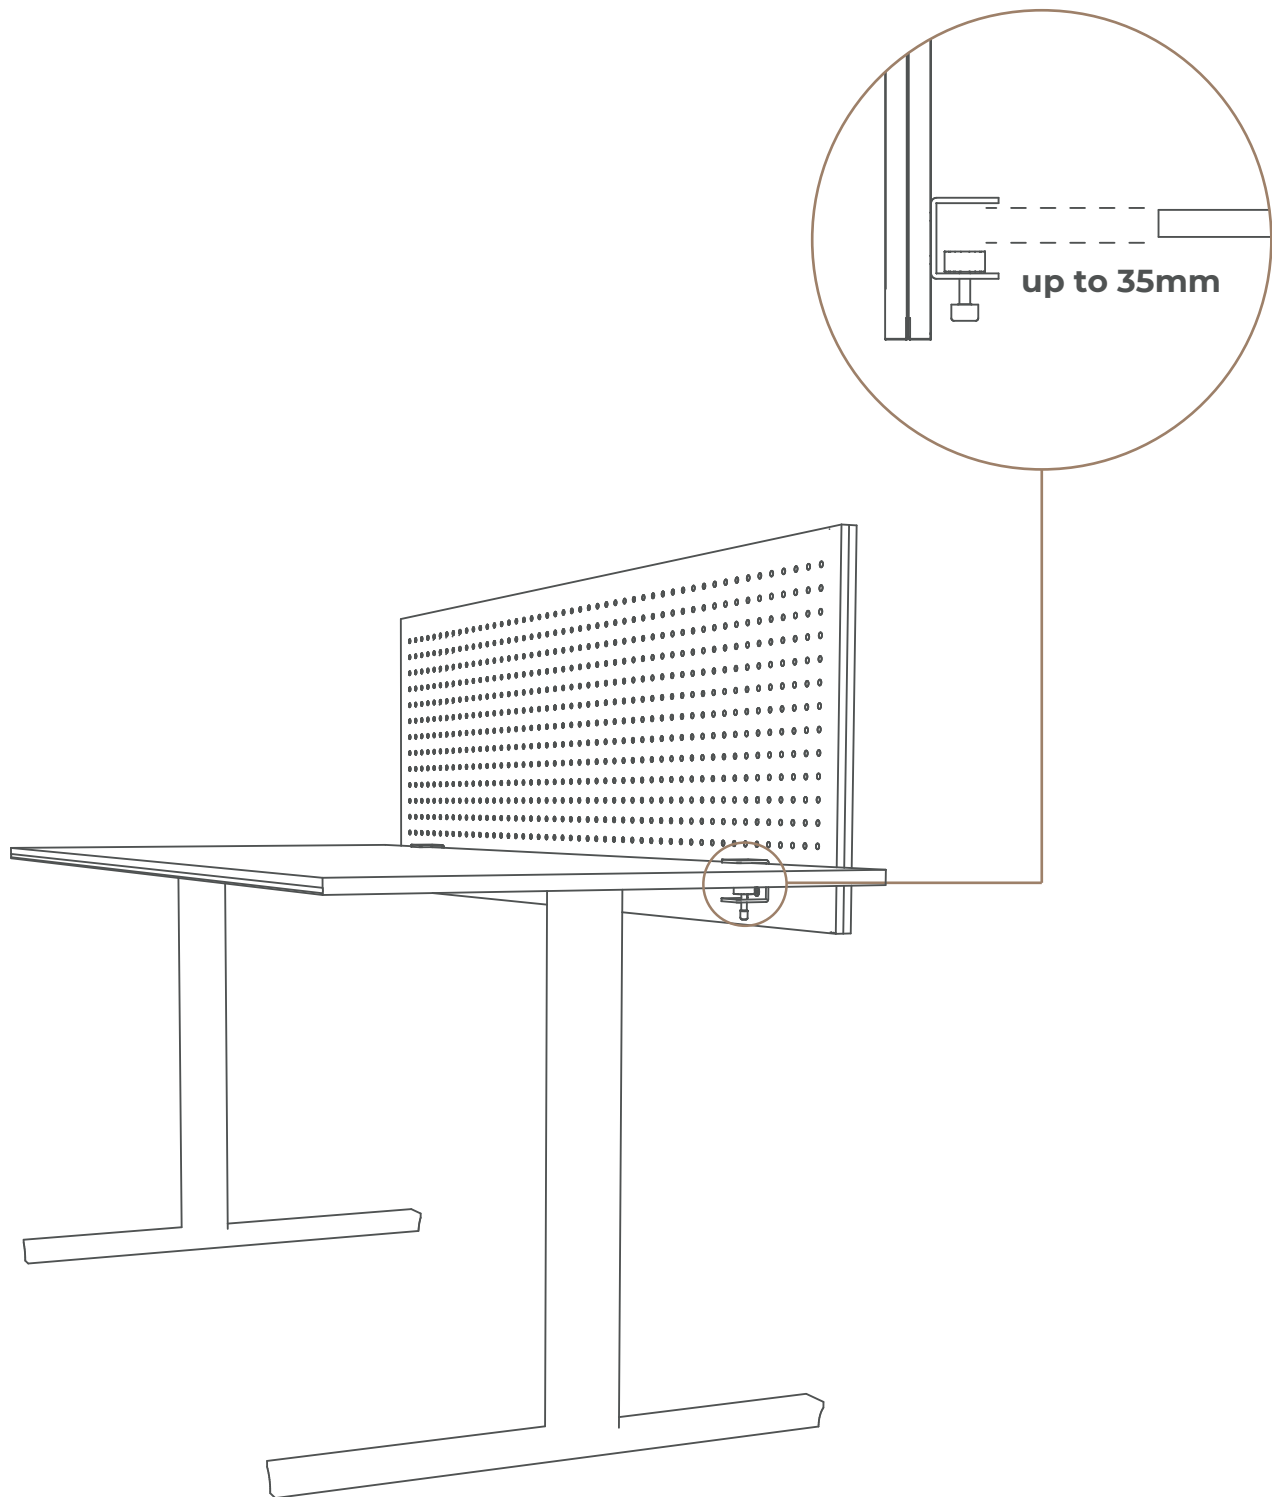

01

Dimensions

Desk Fix
LATERAL

Width: 600mm Height: 550mm Thickness: 24mm
Width: 700mm Height: 550mm Thickness: 24mm

Desk Fix
FRONTAL

Width: 1200mm Height: 550mm Thickness: 24mm
Width: 1400mm Height: 550mm Thickness: 24mm
Width: 1600mm Height: 550mm Thickness: 24mm
Width: 1800mm Height: 550mm Thickness: 24mm