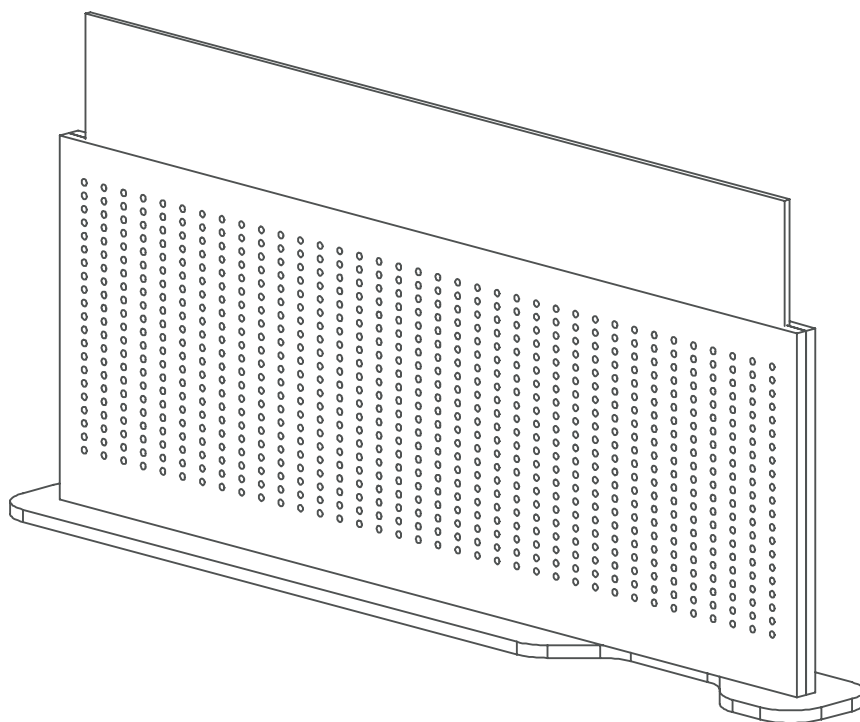

Laminated Finish
Lino Gris

Thickness 8 mm
Transparency Clear

Acrylic
Clear

Technical File

Keen Line - Free Standing | Acrylic Guard

01

Dimensions

Free Standig | Acrylic Guard