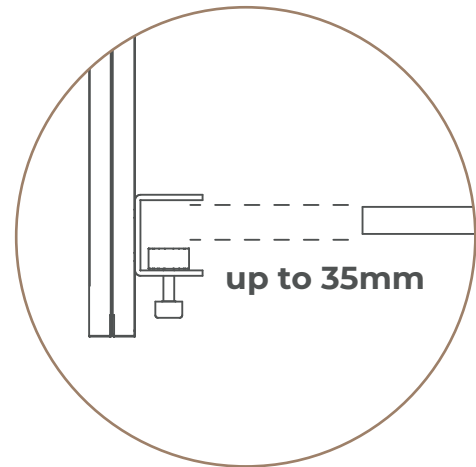

01

Dimensions

Desk Fix
LATERAL

Width: 600mm Height: 550mm Thickness: 24mm
Width: 700mm Height: 550mm Thickness: 24mm

Desk Fix
FRONTAL

Width: 1200mm Height: 550mm Thickness: 24mm
Width: 1400mm Height: 550mm Thickness: 24mm
Width: 1600mm Height: 550mm Thickness: 24mm
Width: 1800mm Height: 550mm Thickness: 24mm

Keen Line - Desk Fix | Acrylic Guard

01

Dimensions

Desk Fix | Acrylic Guard

LATERAL

Width: 600mm Height: 700mm Acrylic Guard Height: 150mm Thickness: 24mm
 Width: 700mm Height: 700mm Acrylic Guard Height: 150mm Thickness: 24mm

Desk Fix | Acrylic Guard

FRONTAL

Width: 1200mm Height: 700mm Acrylic Guard Height: 150mm Thickness: 24mm
 Width: 1400mm Height: 700mm Acrylic Guard Height: 150mm Thickness: 24mm
 Width: 1600mm Height: 700mm Acrylic Guard Height: 150mm Thickness: 24mm
 Width: 1800mm Height: 700mm Acrylic Guard Height: 150mm Thickness: 24mm

Dimensions

Free Standing

LATERAL

Width: 600mm Base Width: 650mm Height: 450mm Thickness: 24mm
 Width: 700mm Base Width: 750mm Height: 450mm Thickness: 24mm

Free Standing

FRONTAL

Width: 1200mm Base Width: 1300mm Height: 450mm Thickness: 24mm
 Width: 1400mm Base Width: 1500mm Height: 450mm Thickness: 24mm
 Width: 1600mm Base Width: 1700mm Height: 450mm Thickness: 24mm
 Width: 1800mm Base Width: 1900mm Height: 450mm Thickness: 24mm