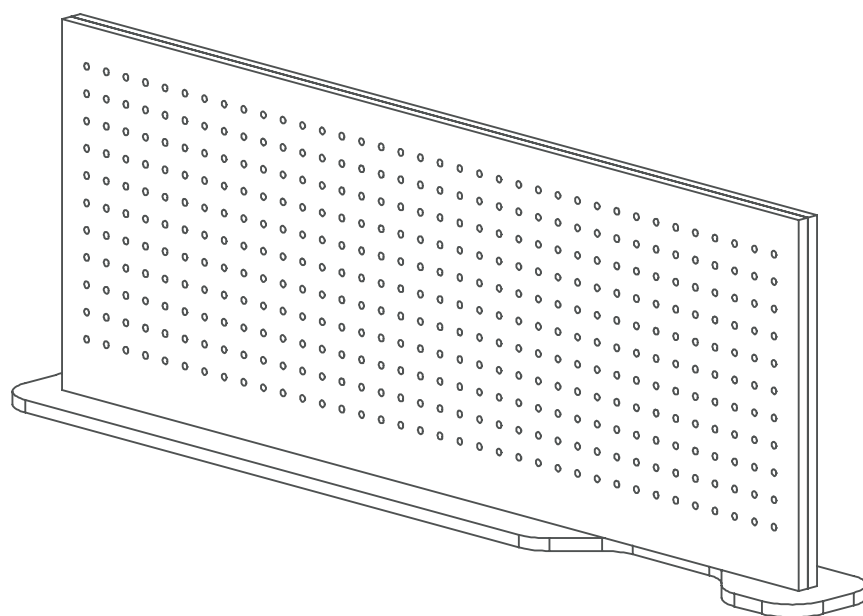

Laminated Finish

Lino Gris

Thickness 8 mm
Transparency Clear

Acrylic

Clear

Technical File

Keen Line - Free Standing

01