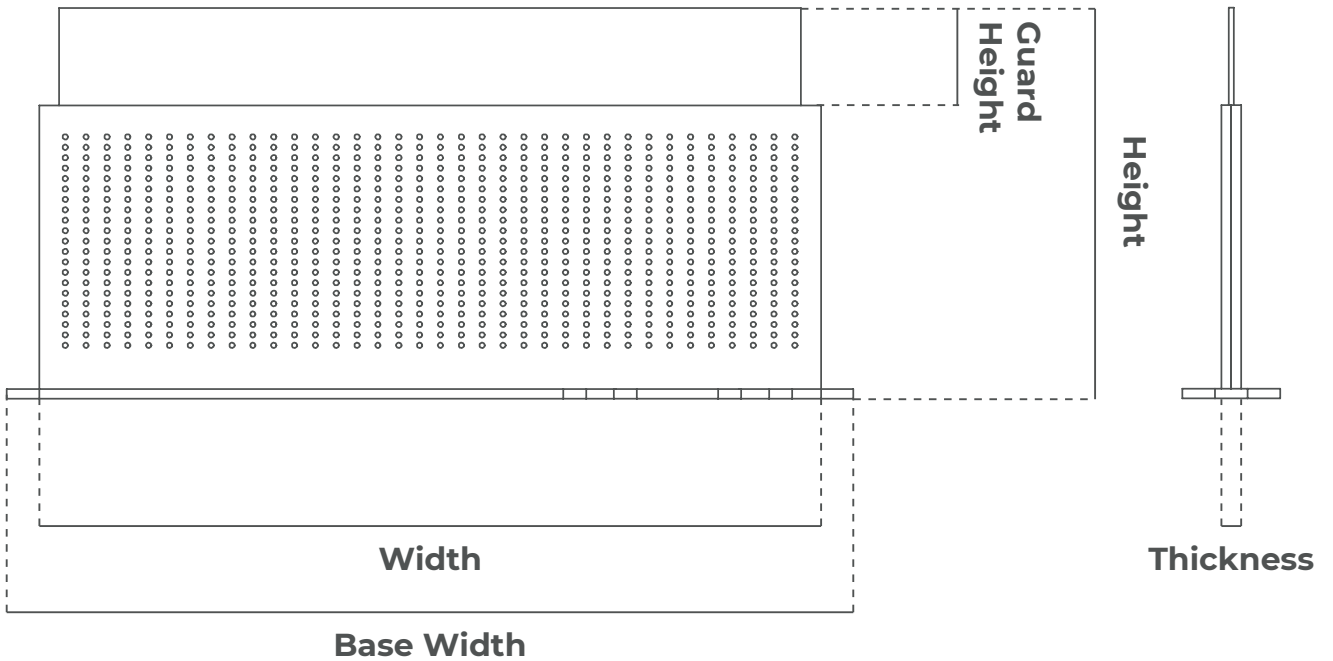

01

Dimensions

Free Standig | Acrylic Guard

LATERAL

Width: 600mm	Base Width: 650mm	Height: 600mm	Guard Height: 150mm	Thickness: 24mm
Width: 700mm	Base Width: 750mm	Height: 600mm	Guard Height: 150mm	Thickness: 24mm

Free Standing | Acrylic Guard

FRONTAL

Width: 1200mm	Base Width: 1300mm	Height: 600mm	Guard Height: 150mm	Thickness: 24mm
Width: 1400mm	Base Width: 1500mm	Height: 600mm	Guard Height: 150mm	Thickness: 24mm
Width: 1600mm	Base Width: 1700mm	Height: 600mm	Guard Height: 150mm	Thickness: 24mm
Width: 1800mm	Base Width: 1900mm	Height: 600mm	Guard Height: 150mm	Thickness: 24mm