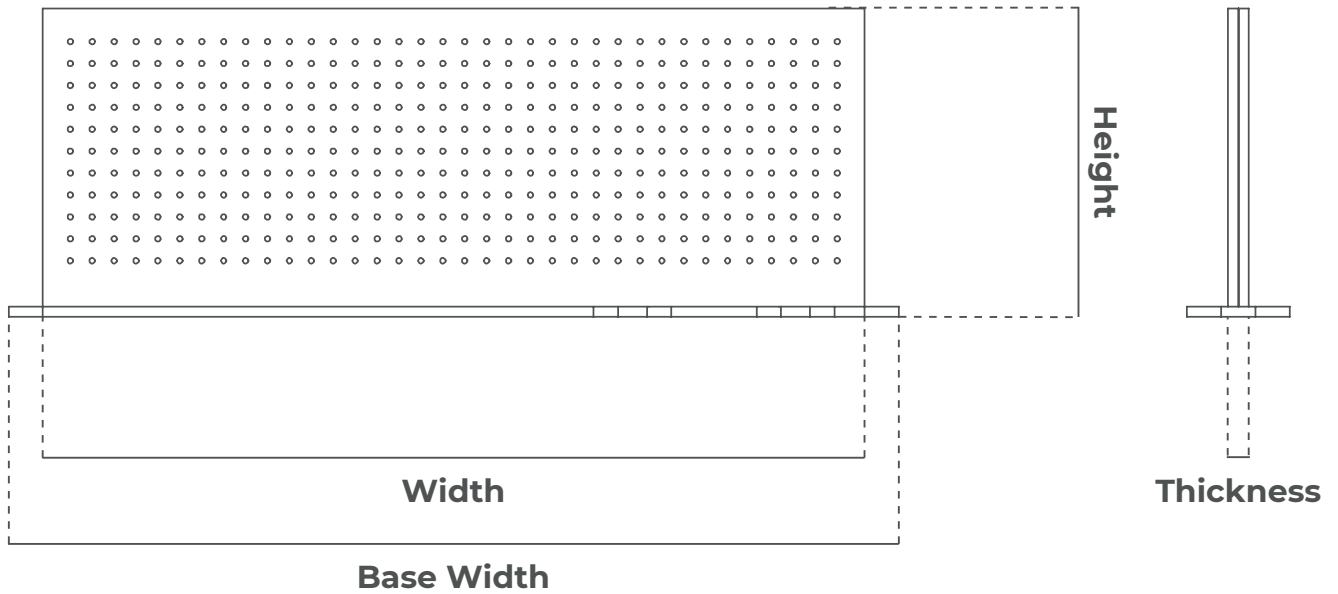

Dimensions

Free Standing

LATERAL

Width: 600mm Base Width: 650mm Height: 450mm Thickness: 24mm
 Width: 700mm Base Width: 750mm Height: 450mm Thickness: 24mm

Free Standing

FRONTAL

Width: 1200mm Base Width: 1300mm Height: 450mm Thickness: 24mm
 Width: 1400mm Base Width: 1500mm Height: 450mm Thickness: 24mm
 Width: 1600mm Base Width: 1700mm Height: 450mm Thickness: 24mm
 Width: 1800mm Base Width: 1900mm Height: 450mm Thickness: 24mm