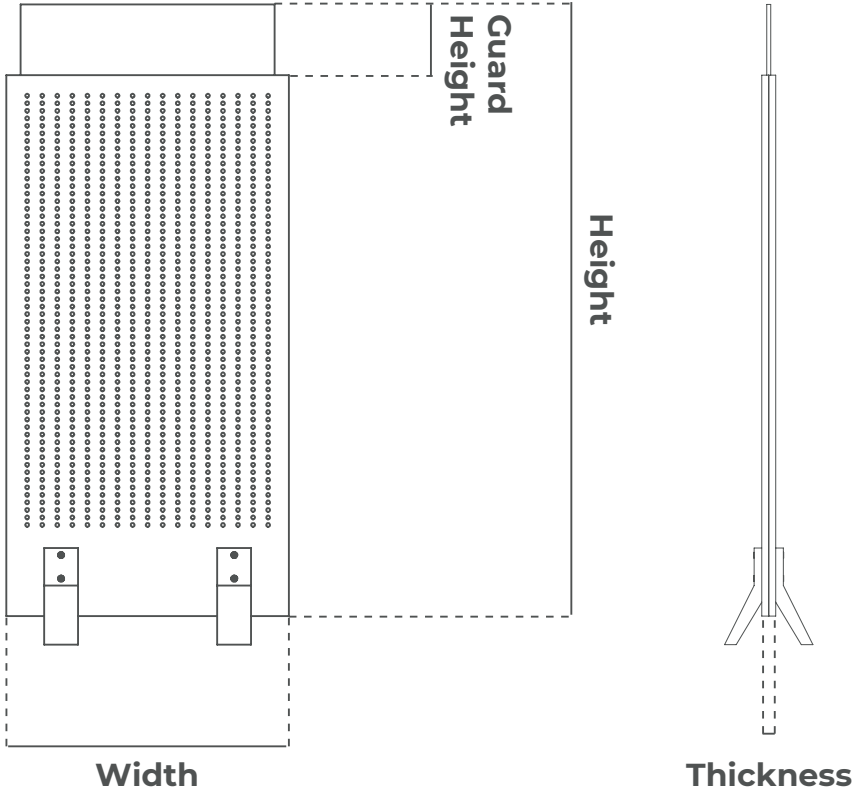

Dimensions

Floor Screen

Width: 600mm	Height: 1200mm	Thickness: 24mm
Width: 600mm	Height: 1500mm	Thickness: 24mm
Width: 800mm	Height: 1200mm	Thickness: 24mm
Width: 800mm	Height: 1500mm	Thickness: 24mm

02

Finishes

Laminated Finish
Lino Gris

Thickness 8 mm
Transparency Clear

Acrylic
Clear

Technical File

Keen Line - Floor Screen | Acrylic Guard

01

Dimensions

Floor Screen | Acrylic Guard

Width: 600mm	Height: 1350mm	Acrylic Guard Height: 150mm	Thickness: 24mm
Width: 600mm	Height: 1650mm	Acrylic Guard Height: 150mm	Thickness: 24mm
Width: 800mm	Height: 1350mm	Acrylic Guard Height: 150mm	Thickness: 24mm
Width: 800mm	Height: 1650mm	Acrylic Guard Height: 150mm	Thickness: 24mm