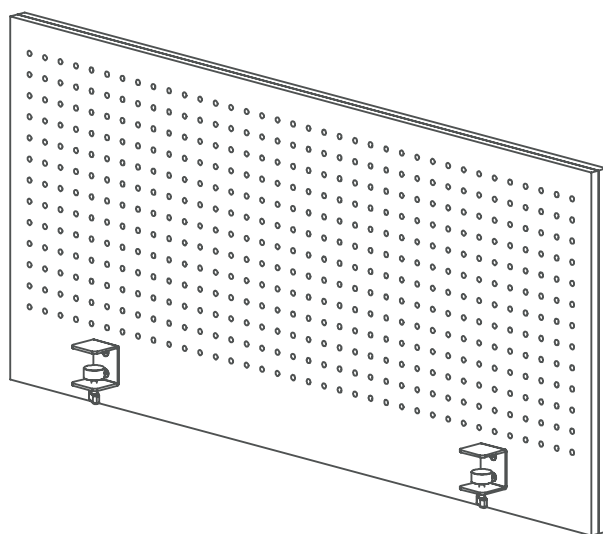

Laminated Finish

Lino Gris

Thickness 8 mm
Transparency Clear

Acrylic

Clear

Technical File

Keen Line - Desk Fix

Technical File

Keen Line - Desk Fix | Acrylic Guard

01

Dimensions

Desk Fix | Acrylic Guard

LATERAL

Width: 600mm Height: 700mm Acrylic Guard Height: 150mm Thickness: 24mm
 Width: 700mm Height: 700mm Acrylic Guard Height: 150mm Thickness: 24mm

Desk Fix | Acrylic Guard

FRONTAL

Width: 1200mm Height: 700mm Acrylic Guard Height: 150mm Thickness: 24mm
 Width: 1400mm Height: 700mm Acrylic Guard Height: 150mm Thickness: 24mm
 Width: 1600mm Height: 700mm Acrylic Guard Height: 150mm Thickness: 24mm
 Width: 1800mm Height: 700mm Acrylic Guard Height: 150mm Thickness: 24mm