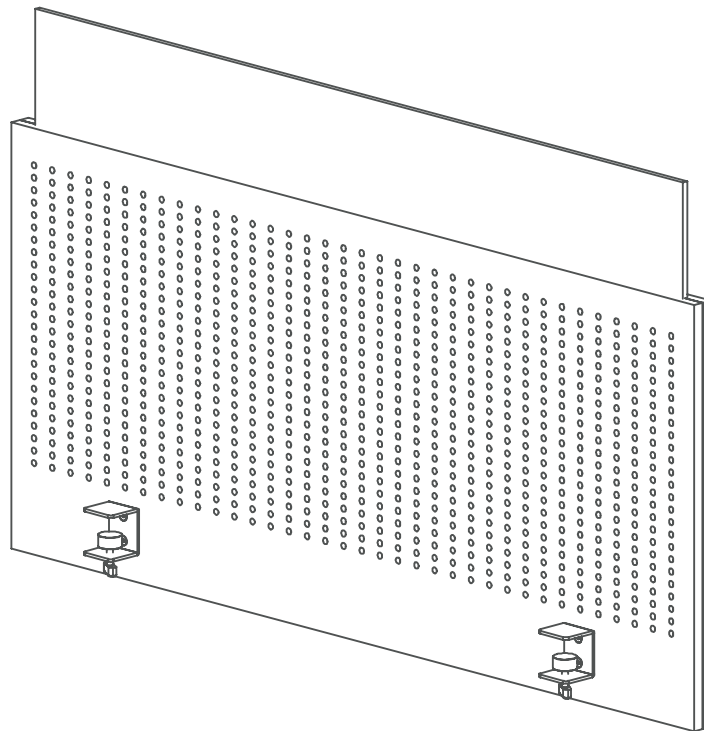

Laminated Finish

Lino Gris

Thickness 8 mm
Transparency Clear

Acrylic

Clear

Technical File

Keen Line - Desk Fix

Technical File

Keen Line - Desk Fix | Acrylic Guard

01

Dimensions

Desk Fix | Acrylic Guard

LATERAL

Width: 600mm Height: 700mm Acrylic Guard Height: 150mm Thickness: 24mm
 Width: 700mm Height: 700mm Acrylic Guard Height: 150mm Thickness: 24mm

Desk Fix | Acrylic Guard

FRONTAL

Width: 1200mm Height: 700mm Acrylic Guard Height: 150mm Thickness: 24mm
 Width: 1400mm Height: 700mm Acrylic Guard Height: 150mm Thickness: 24mm
 Width: 1600mm Height: 700mm Acrylic Guard Height: 150mm Thickness: 24mm
 Width: 1800mm Height: 700mm Acrylic Guard Height: 150mm Thickness: 24mm