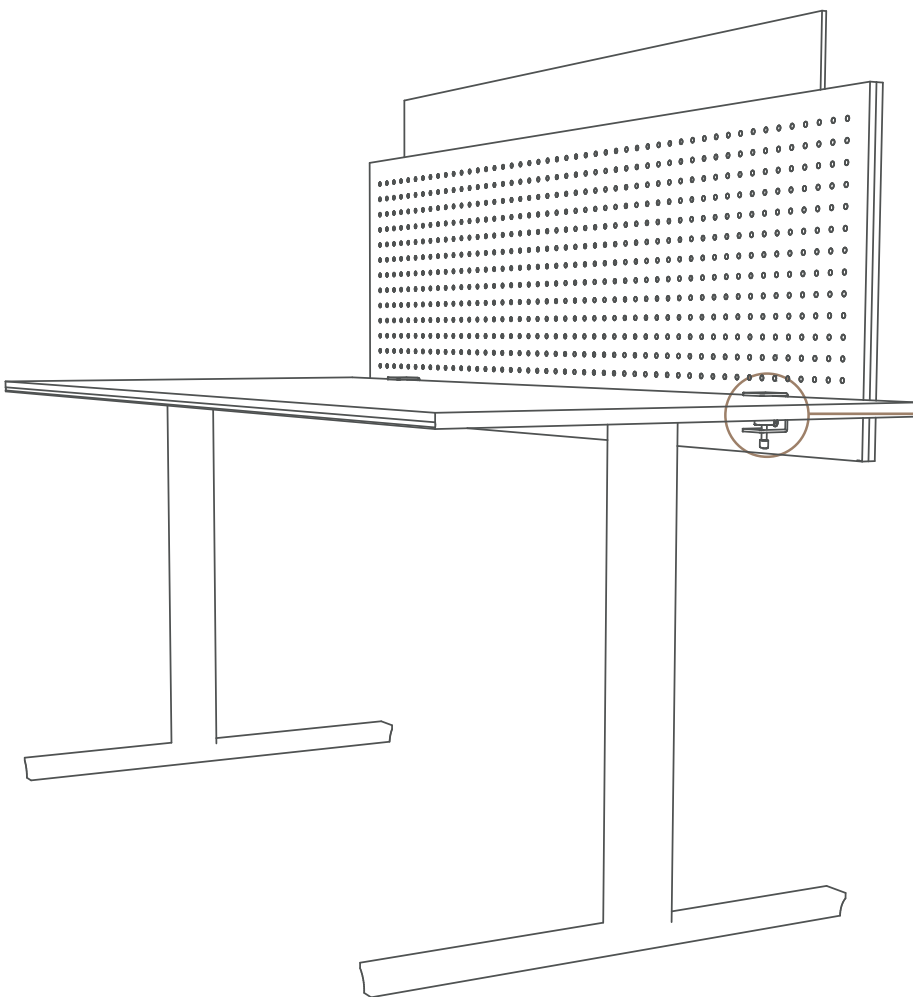

Keen Line - Desk Fix | Acrylic Guard

01

Dimensions

Desk Fix | Acrylic Guard

LATERAL

Width: 600mm Height: 700mm Acrylic Guard Height: 150mm Thickness: 24mm
 Width: 700mm Height: 700mm Acrylic Guard Height: 150mm Thickness: 24mm

Desk Fix | Acrylic Guard

FRONTAL

Width: 1200mm Height: 700mm Acrylic Guard Height: 150mm Thickness: 24mm
 Width: 1400mm Height: 700mm Acrylic Guard Height: 150mm Thickness: 24mm
 Width: 1600mm Height: 700mm Acrylic Guard Height: 150mm Thickness: 24mm
 Width: 1800mm Height: 700mm Acrylic Guard Height: 150mm Thickness: 24mm