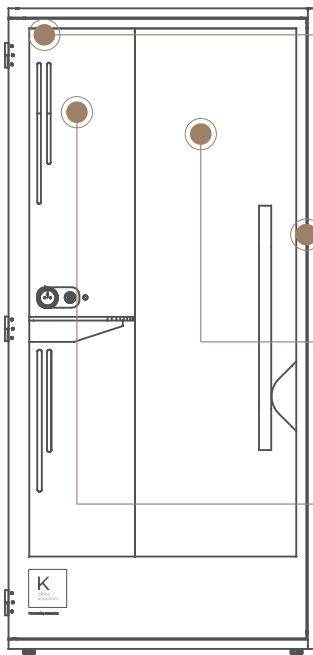

Technical File

SweetSpot One

01

Dimensions

SweetSpot One

Width: 1014mm Depth: 1117mm Height: 2115mm

02

Tech specs

Lighting & Power Socket

Long-life energy efficient LED lighting.
Built-in Socket with 1 x Schuko
+ 2 x USB charging

Kuietly Does It

ISO 23351-1 | Class B.

Interior Acoustics

Carefully designed with
recycled felt absorption.