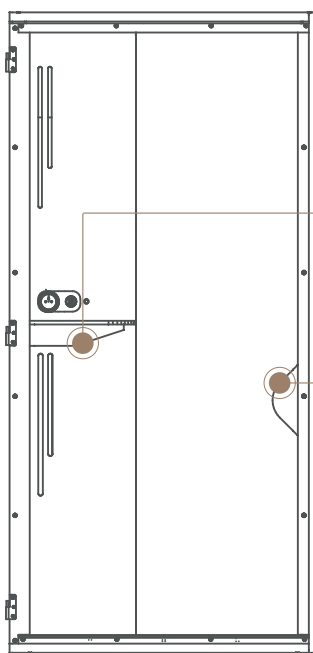

Built-in Desk

Durable Marine grade plywood.

Ergonomic Seating

Height-adjustable rest or seat.