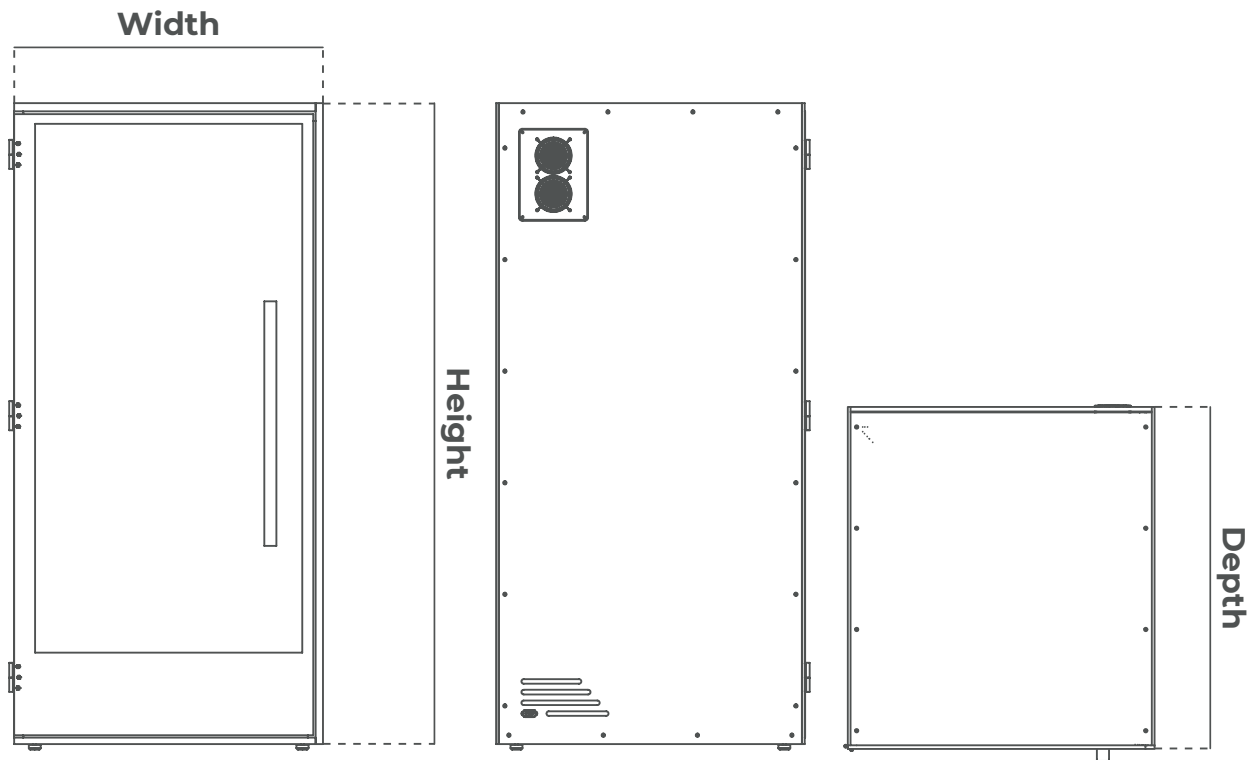

Technical File

SweetSpot One

01

Dimensions

SweetSpot One

Width: 1014mm Depth: 1117mm Height: 2115mm

02

Tech specs