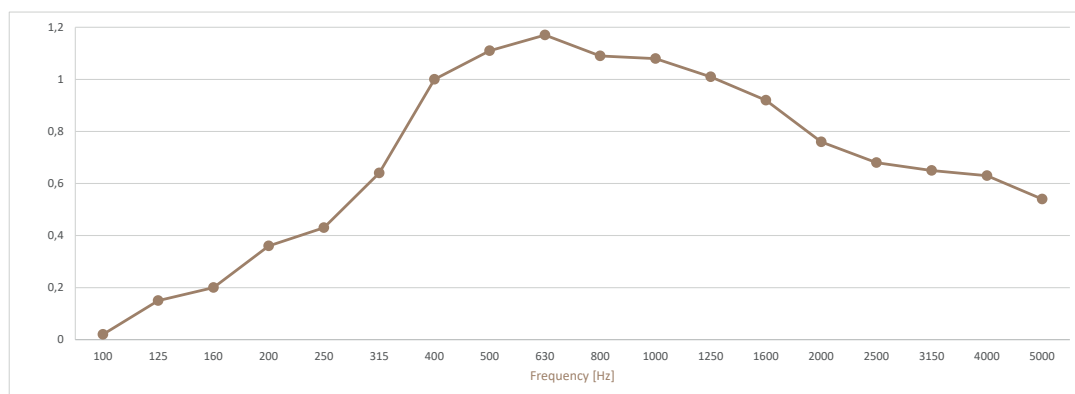

Width: 604 mm Height: 2400 mm Thickness: 27 mm
Width: 604 mm Height: 2700 mm Thickness: 27 mm

02

Performance

Absorption coefficient

Absorption coefficient | Installed over a layer of 30mm PET

03

Finishes

Composition Wood Veneer
Formaldehyde free
FSC certified
PEFC certified
Harvested under EU timber regulations