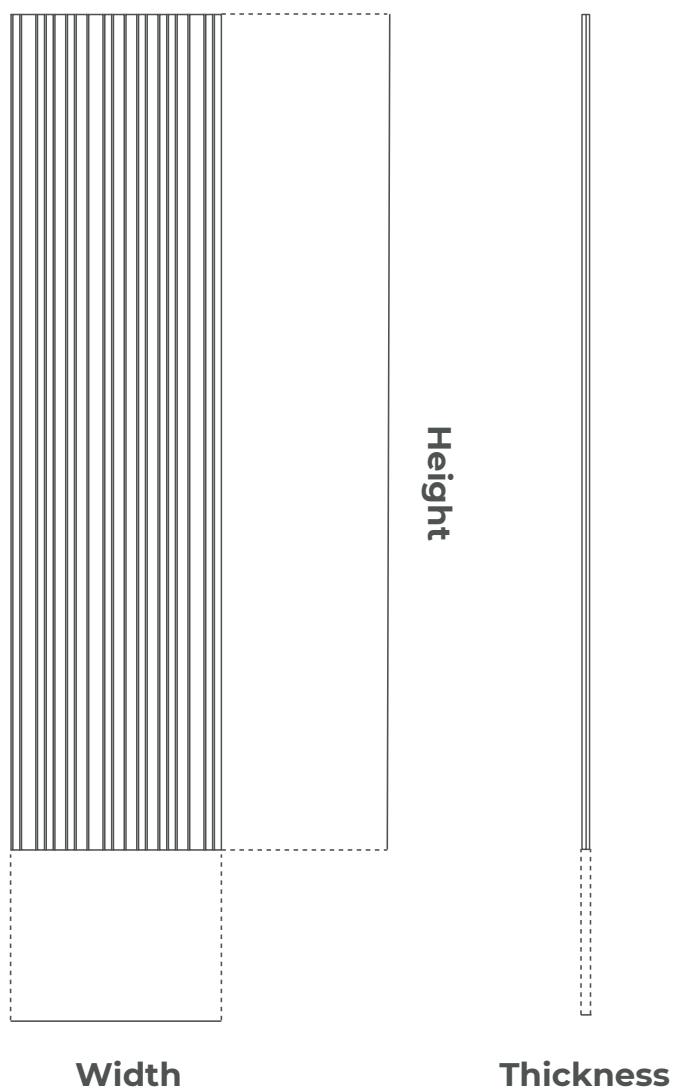

Technical File

Siena K

01

Dimensions

Siena K

FG | Furniture Grade

Width: 604mm Height: 2400 mm Thickness: 21 mm
Width: 604 mm Height: 2700 mm Thickness: 21 mm

FR | Fire Rated

Width: 604 mm Height: 2400 mm Thickness: 27 mm
Width: 604 mm Height: 2700 mm Thickness: 27 mm

02

Performance

Absorption coefficient

Absorption coefficient | Installed over a layer of 30mm PET

03

Finishes

Composition Wood Veneer
Formaldehyde free
FSC certified
PEFC certified
Harvested under EU timber regulations