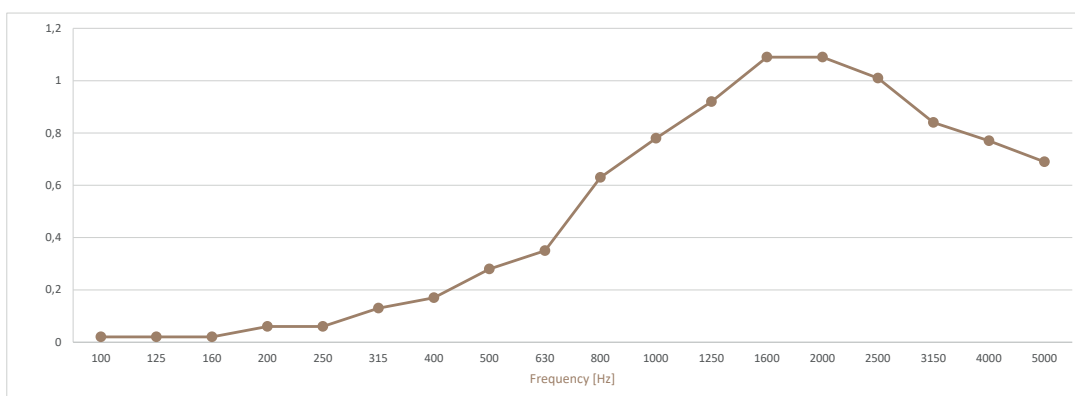

Technical File

Siena K

01

Dimensions

Siena K

FG | Furniture Grade

Width: 604mm Height: 2400 mm Thickness: 21 mm
Width: 604 mm Height: 2700 mm Thickness: 21 mm

FR | Fire Rated

Width: 604 mm Height: 2400 mm Thickness: 27 mm
Width: 604 mm Height: 2700 mm Thickness: 27 mm

02

Performance

Absorption coefficient

Absorption coefficient | Installed over a layer of 30mm PET

03

Finishes

Composition Wood Veneer
Formaldehyde free
FSC certified
PEFC certified
Harvested under EU timber regulations